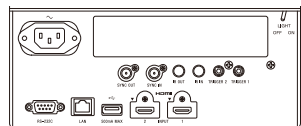

CONNECTOR PANEL

VPL-VW5000ES