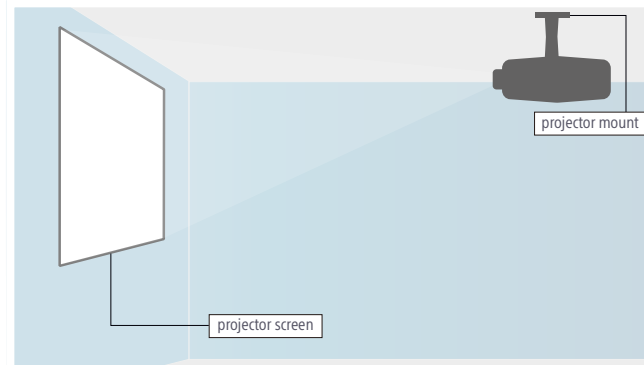

COMPATIBLE LENSES for VPL-VW5000ES

Projection lens	VPLL-Z7008 (Optional)	VPLL-Z7013 (Bundled)
Throw ratio	0.80:1 to 1.02:1	1.27:1 to 2.73:1
Zoom / Focus	Powered/Powered	Powered/Powered
Lens shift	Powered, Vertical: +/- 50 %, Horizontal: +/- 18 %	Powered, Vertical: +/- 80 %, Horizontal: +/- 31 %
Aperture	f/2.9	f/2.9 to 3.9
Screen size*	60" to 1000"	60" to 300"
Dimensions	Wide W 5 9/32 x H 5 9/32 x D 12 5/32 in (W 134 x H 134 x D 309 mm) Tele W 5 9/32 x H 5 9/32 x D 11 5/32 in (W 134 x H 134 x D 283 mm)	W 5 5/32 x H 5 5/32 x D 9 29/32 in (W 131 mm x H 131 mm x D 252 mm)
Mass	8.2 lb / 3.7 kg	5.7 lb / 2.6 kg

When purchasing a Sony Home Theater Projector, in addition to the available Sony accessories, you may want to consider purchasing third-party accessories such as a screen or ceiling mount to complement your projector and enhance your overall viewing experience. There are wide variety of screen and mount options available on the market today, at a variety of price points to best suit your space, budget and particular needs.