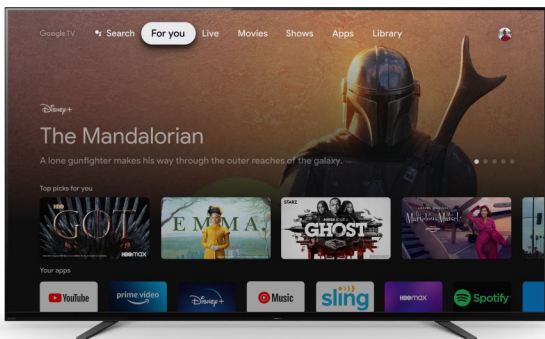

Amazon Prime Video

Amazon Prime Video

Curate All Your Movie Nights.

Command the TV with your voice

“Show me action movies”

“Show me funny movies”

HBO Max

Jumanji: The Next Level

Starz

Starz

Watch what's happening live.

Google TV

“TV that goes beyond TV.”

Make your living room a theater.

Easily control your lights, right from the TV screen.

See what's happening outside.

Check your backyard camera. See who's at the door.

Control your smart home devices with Google TV.

Enjoy those vacation photos.

Cast your favorite stuff. Just stream from your phone to your TV - movies, shows, music, and more.