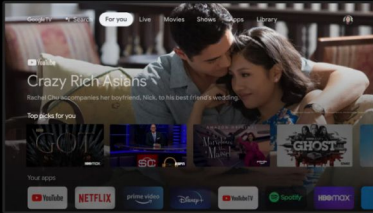

All new

The entertainment you love

See 700,000+ movies and TV episodes, plus live TV, all in one place.

Clean & easy to browse UI

Recommended Content

Because you liked "Westworld"

The Mandalorian
Disney+

HBO Max

Check your backyard camera. See who's at the door.

Control your smart home devices with Google TV.

Enjoy those vacation photos.

Cast your favorite stuff. Just stream from your phone to your TV - movies, shows, music, and more.