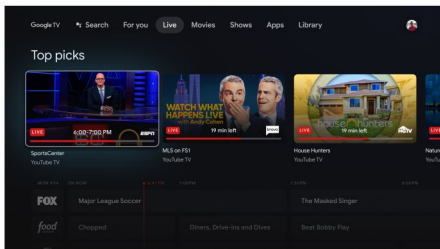

Amazon Prime Video

Amazon Prime Video

Curate All Your Movie Nights.

Command the TV with your voice

“Show me action movies”

“Show me funny movies”

HBO Max

Jumanji: The Next Level

Starz

Starz

Watch what's happening live.

Google TV

“TV that goes beyond TV.”

Make your living room a theater.

Easily control your lights, right from the TV screen.

See what's happening outside.

Check your backyard camera. See who's at the door.

Control your smart home devices with Google TV.

Enjoy those vacation photos.

Cast your favorite stuff. Just stream from your phone to your TV - movies, shows, music, and more.