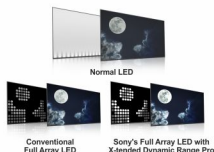

SONY

BRAVIA
OLED

Truly immerse
yourself.

BRAVIA Catalogue FY21

The ultimate picture quality

The Ultimate Processor

With unmatched processing power, the Picture Processor X1™ Ultimate detects hundreds of different objects on-screen and intelligently enhances brightness, detail and color so everything you watch is clear, bright and incredibly realistic.

X1
Ultimate

X1
4K Processor

Beautiful colours, contrast with fine details

X1
4K HDR Processor

Everything you watch is closer to 4K, life-like experience.

X1
Ultimate

The Ultimate Processor

8K X-tended Dynamic Range PRO **4K X-tended Dynamic Range PRO** **4K X-tended Dynamic Range**

Discover how real pictures can be when you bring out the fine details. With zones of LEDs lit independently, Full Array LED provides more realistic contrast by making light areas lighter and dark areas darker. Contrast is further enhanced by X-tended Dynamic Range™ PRO, which adjusts brightness for higher peaks in glare and deeper blacks in shadow.