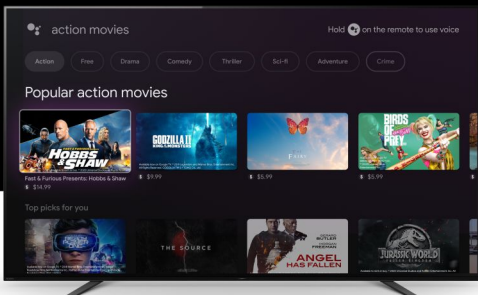

Amazon Prime Video

Amazon Prime Video

Curate All Your Movie Nights.

Command the TV with your voice

“Show me action movies”

“Show me funny movies”

HBO Max

Jumanji: The Next Level