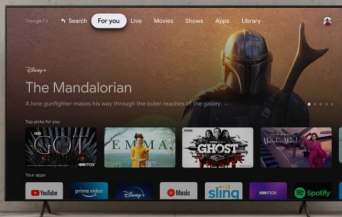

NEW

X80J

Google TV

Google TV, brought to life with vibrant colours and sound.