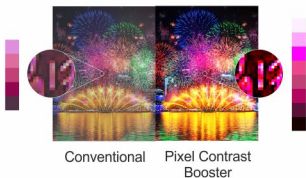

139cm (**55**)

MRP Rs. 2,09,900/-

PICTURE QUALITY

+ Pixel Contrast
Booster

Maximizing OLED
contrast in every color

Powered by the Picture Processor X1™ Ultimate, this best picture quality TV pairs the deep black and natural color of OLED with Pixel Contrast Booster for enhanced color contrast in high luminance. Everything you watch comes to life with fine detail and vivid color.