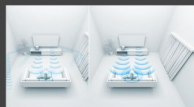

Sound experience can change depending on your room environment. For example, curtains absorb sound, while objects in front of the TV can disturb the passage of sound, compromising the quality of what you hear. TV detects objects and reproduces sound that's enhanced and optimised to your room.