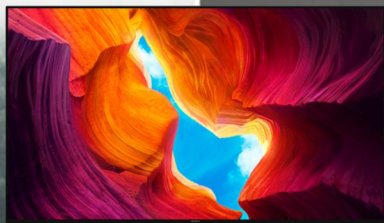

X1
Ultimate

4K
HDR

Full Array
LED

Acoustic
Multi-Audio

Dolby
VISION·ATMOS

X9500H Awards

HDTVtest
HIGHLY
RECOMMENDED

**tech
radar.**
RECOMMENDS