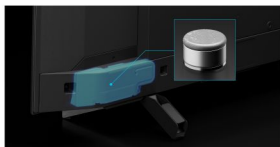

Motionflow **XR**
200

ClearAudio+

A clearer, wider, more balanced sound

Dynamic Drive
Speaker

Our Dynamic Drive Speaker™ is designed to bring your entertainment to life. This technology uses a neodymium magnet, which efficiently retains magnetic force to deliver high sound pressure, clear sound with wider coverage and sound that is well balanced. The speaker enclosure and high quality drivers also provide powerful bass to maximise the impact of action and dance scenes.