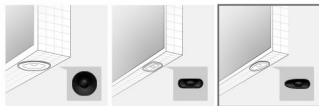

Standard Dynamic Range (Conventional)

High Dynamic Range with Sony's unique technologies

SOUND QUALITY

X-Balanced Speaker*

Hear high quality sound

Designed to complement the sound quality and slimmess of the TV with its unique new shape, our X-balanced speaker drives movies and music with clear sound.